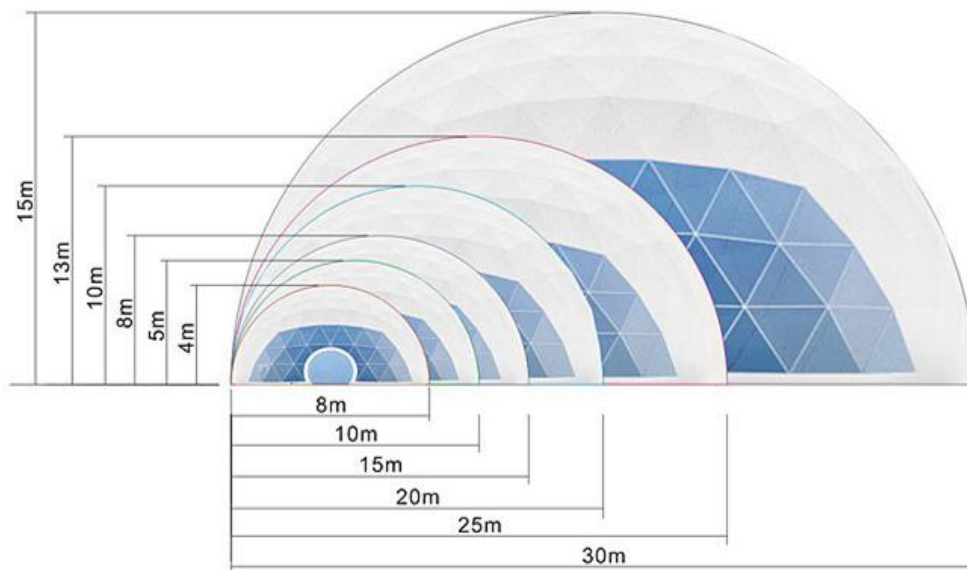

experience what connects us all. When we come together and share the practice, the effect is magnified.

Whether as an extra space or as a stand-alone lightweight dome structure, the geodesic domes we design, manufacture, and install are used to develop the most diverse types of activities. In public spaces, businesses or private homes, the geodesic domes can be libraries, entertainment venues, sports activity rooms or spaces dedicated to meditation and yoga practice.

BDiR Inc. is a dome designer and manufacturer, which provides 5m - 100m best quality complete dome tents for living home, glamping tent house, camping pods, greenhouse, branding, product launches, commercial receptions, outdoor concerts and business annual celebrations, festival,