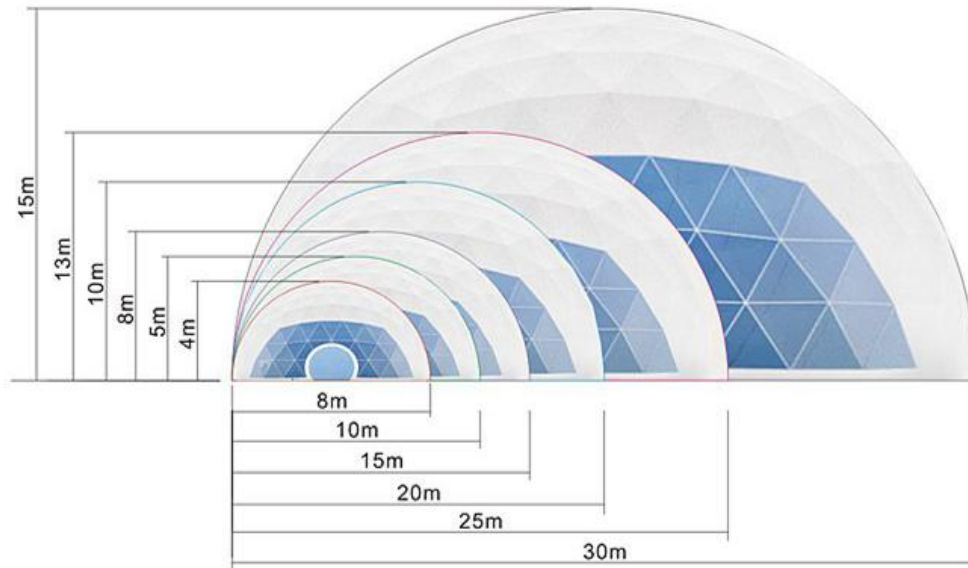

### Product specifications:

- Diameter: 4.9 meters or 5.9 meters
- Base area: 20 square meters or 27.5 square meters
- Entrance: H 180cm x W 70cm
- Maximum height: 2.9 meters or 3.65 meters
- Quantity: 20 dome tents

### Material:

- 950g/m<sup>2</sup> Germany imported white PVC film material, 850 g/m<sup>2</sup> Germany imported transparent PVC film material
- Windproof up to 80-100km/h, 100% fire retardant, waterproof and snowproof
- Galvanized steel pipe Q235, diameter 20\*1.5mm
- Use stainless steel tube as frame material
- Configure insulation, wood burning stove, curtains

The geodesic dome tent pod, which is often referred to as a luxury tree house, is a spherical dome that provides all the comforts of home. Surrounded by forests and large, beautifully designed decks, the eco friendly spherical dome tent extends the living space to the most beautiful backyard imaginable. Each spherical dome tent deck is equipped with a courtyard light that allows campers to enjoy the hot tub and barbecue in the evening.

Each spherical dome tent cabin has a fully equipped kitchen, bathroom and sofa bed that can be turned into a double bed. Our one bedroom (40 square meter spherical dome cabin) can accommodate up to 4 people, while our two bedroom (65 square meter spherical cabin) can accommodate up to 6 people. The back of the dome house faces the forest and has a large transparent window that makes nature the only TV we need in a dome. When the wind plays the original melody, the music of the swaying trees will let you sing silently to sleep.