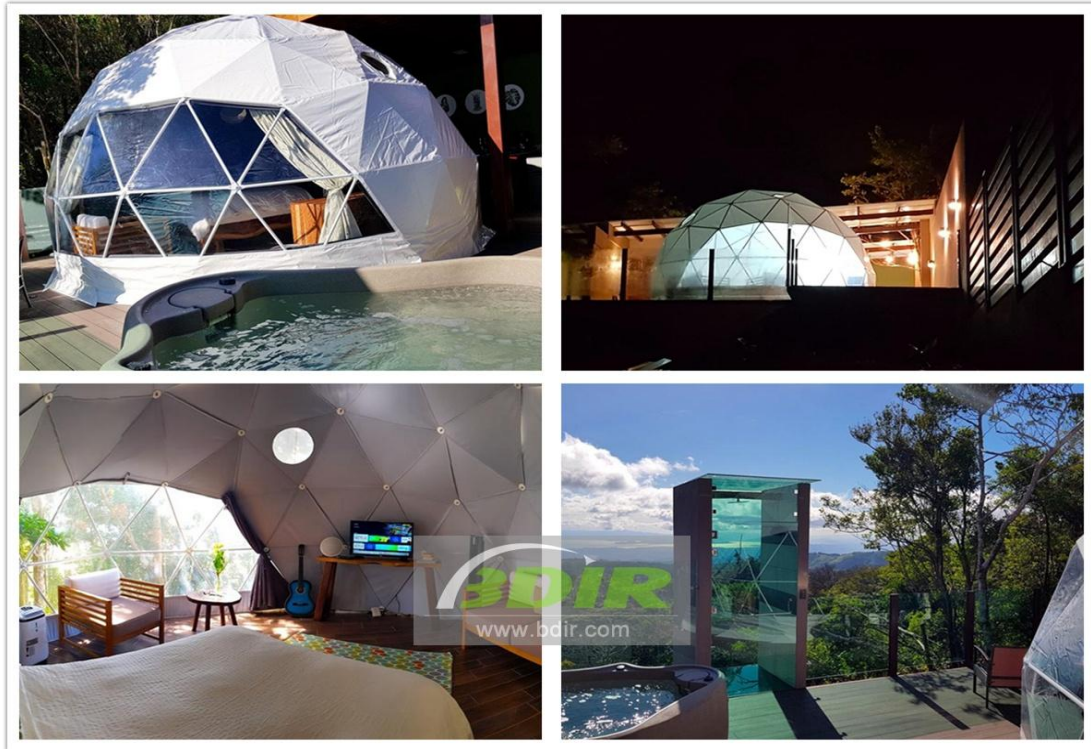

Monteverde Glamping unique experience with 6 Geodesic Domes Tent Pods

Product specifications:

- Diameter: 3*7 meters
- Base area: 40 square meters
- Entrance: height 180cm x width 70cm
- Maximum height: 3.5 meters
- Quantity: 6 dome tents

Material:

- 950g/m² Germany imported white PVC film material, 850 g/m² Germany imported transparent PVC film material
- Windproof up to 80-100km/h, 100% fire retardant, waterproof and snowproof
- Galvanized steel pipe Q235, diameter 20*1.5mm
- Use stainless steel tube as frame material
- Configure insulation, wood burning stove, curtains

Spending an imaginary adventure in the luxurious dome tent cabins, we have 6 different luxury domes house with private outdoor kitchens and luxurious bathrooms. An elevated deck is surrounded by nature. Some domes room units have a hot tub and a children's playground.

Some of the dome lodges have a garden, dining area and balcony. There is also an outdoor kitchen with a microwave, toaster and fridge, as well as a stovetop and coffee machine. Each dome tent room has a private bathroom with a shower and towels are provided.