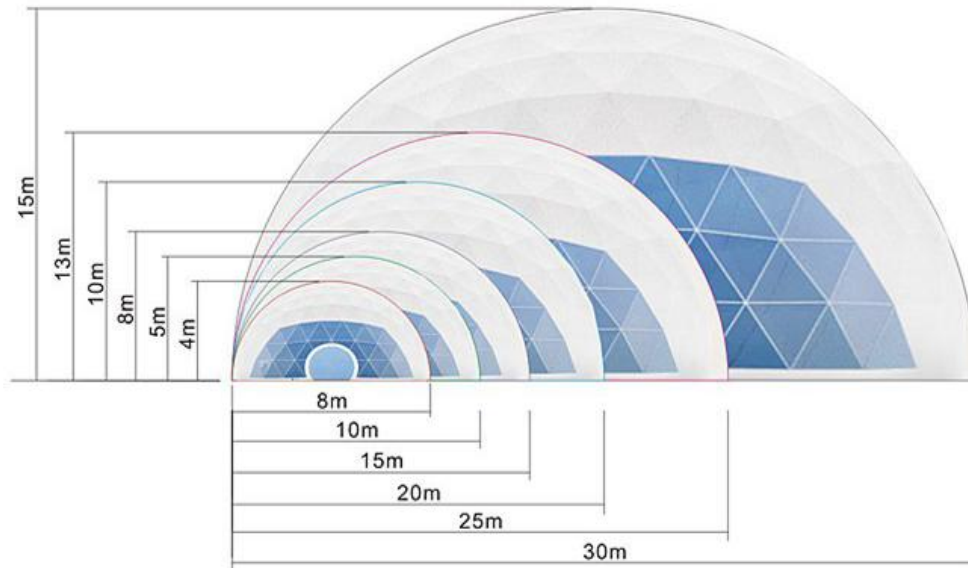

Flame Retardant

Snow Resistant
Wind Resistant

Thermal Comfort
UV Resistant

Tear Resistant

BDiR Inc. is a dome designer and manufacturer, which provides 5m - 100m best quality complete dome tents for living home, glamping tent house, camping pods, greenhouse, branding, product launches, commercial receptions, outdoor concerts and business annual celebrations, festival, performance, trade show booth, corporate events and conferences, product launches and promotions, Art installations, floating domes, igloo and rooftop lounges, movies, private parties, special occasions, etc.