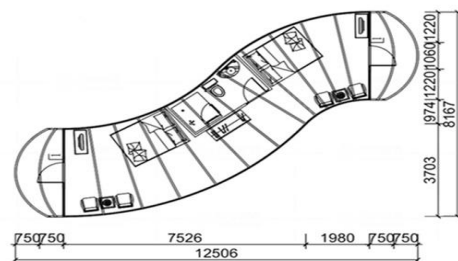

The 16 bright tent pods are positioned to enjoy the view of the Eco Bay. A double-layered fuchsia, lime-green or light-blue fabric unfolds over the steel frame to form a pod that is insulated enough to survive throughout the year. The chamfered and curved shape of the steel frame structure is designed to help withstand wind and snow loads. Each tent pod is fixed to a wooden deck that is stacked on top of the terrain to minimize the impact on the site environment (forest land). Inside, the 50 m² floor plan can accommodate two beds on the mezzanine level, as well as an open plan lounge and kitchen as well as a bathroom. When you go camping normally, which is completely different from the narrow range of the tent, so if you want to experience the rejuvenation in the absence of uncomfortable outdoor activities, this is a good starting point.