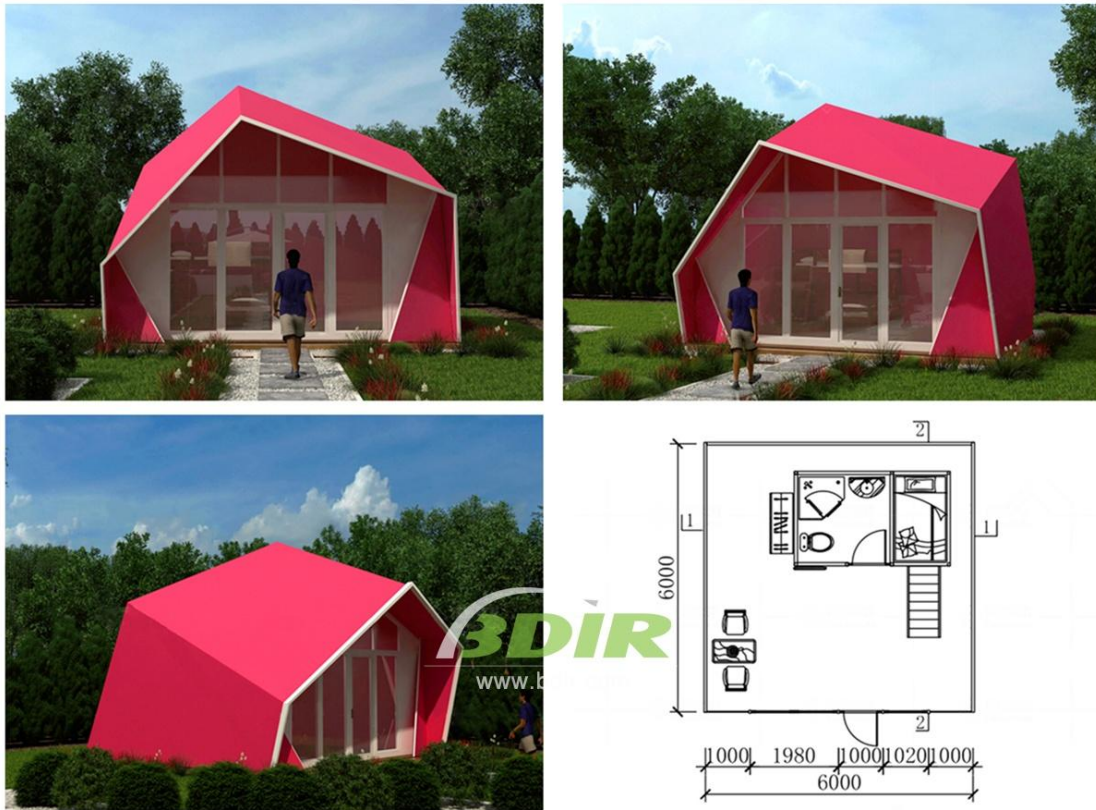

Luxurious Glamping Resort, Glamping Structures Lodges – Design & Manufacture

The Glamping Resort has designed a series of colorful tents to offer visitors a luxurious camping experience on a cypress-covered hill near the city.

The 16 bright tent pods are positioned to enjoy the view of the Eco Bay. A double-layered fuchsia, lime-green or light-blue fabric unfolds over the steel frame to form a pod that is insulated enough to survive throughout the year. The chamfered and curved shape of the steel frame structure is designed to help withstand wind and snow loads. Each tent pod is fixed to a wooden deck that is stacked on top of the terrain to minimize the impact on the site environment (forest land). Inside, the 50 m² floor plan can accommodate two beds on the mezzanine level, as well as an open plan lounge and kitchen as well as a bathroom. When you go camping normally, which is completely different from the narrow range of the tent, so if you want to experience the rejuvenation in the absence of uncomfortable outdoor activities, this is a good starting point.

The Glamping Tented Resort has a clubhouse and restaurant, which is crafted from the same steel and fabric construction techniques as the camping pods, and has a zigzag white steel shuttered façade that leads to the mountain-facing terrace and admire the valley below for magnificent views.