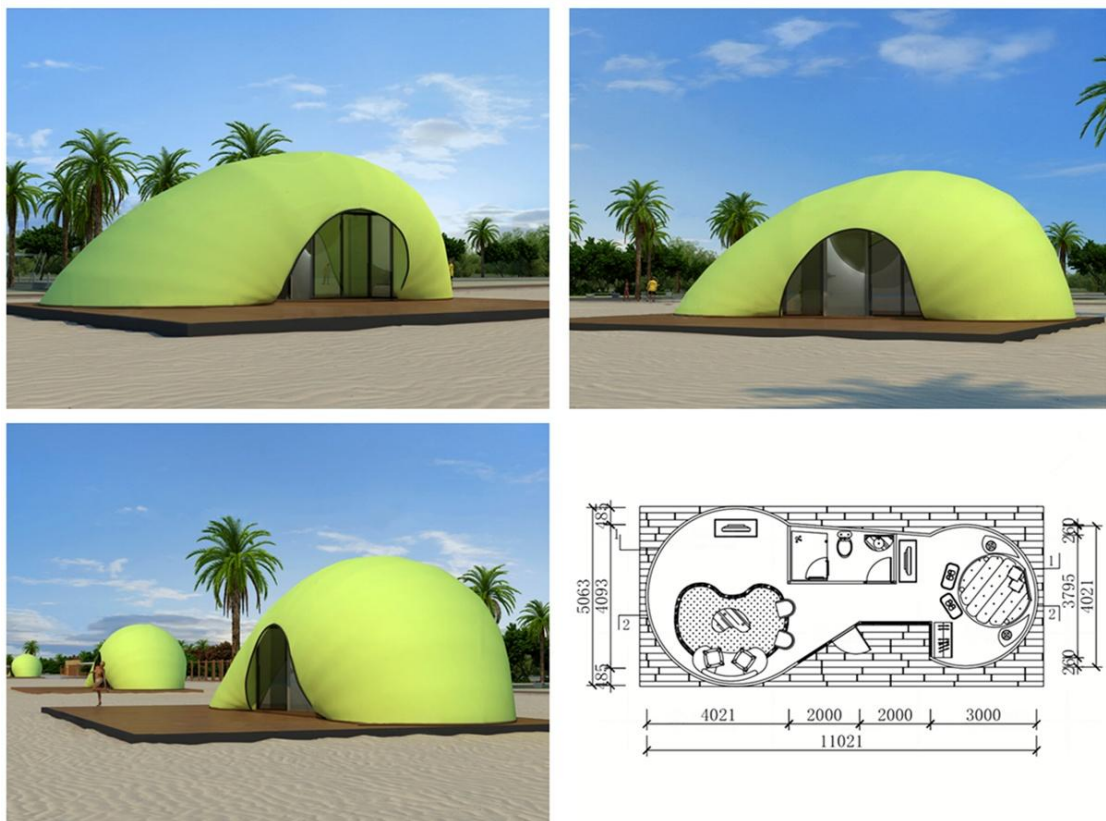

Luxurious Glamping Resort, Glamping Structures Lodges – Design & Manufacture

The Glamping Resort has designed a series of colorful tents to offer visitors a luxurious camping experience on a cypress-covered hill near the city.

The 16 bright tent pods are positioned to enjoy the view of the Eco Bay. A double-layered fuchsia, lime-green or light-blue fabric unfolds over the steel frame to form a pod that is insulated enough to survive throughout the year. The chamfered and curved shape of the steel frame structure is designed to help withstand wind and snow loads. Each tent pod is fixed to a wooden deck that is stacked on top of the terrain to minimize the impact on the site environment (forest land). Inside, the 50 m² floor plan can accommodate two beds on the mezzanine level, as well as an open plan lounge and kitchen as well as a bathroom. When you go camping normally, which is completely different from the narrow range of the tent, so if you want to experience the rejuvenation in the absence of uncomfortable outdoor activities, this is a good starting point.

The Glamping Tented Resort has a clubhouse and restaurant, which is crafted from the same steel and fabric construction techniques as the camping pods, and has a zigzag white steel shuttered façade that leads to the mountain-facing terrace and admire the valley below for magnificent views.

BDiR Inc. Design, manufacture, installation, maintenance **Luxury safari tent resort, glamping tents, eco-lodges and resort tents** at very reasonable prices. We ship canvas tents worldwide for all purposes. No matter where your tent or camp will be located in - be it on water, rocks, desert, sand, a grassy plain, tropical beach, ice field or in dense rainforest - we will ensure it is built to last.