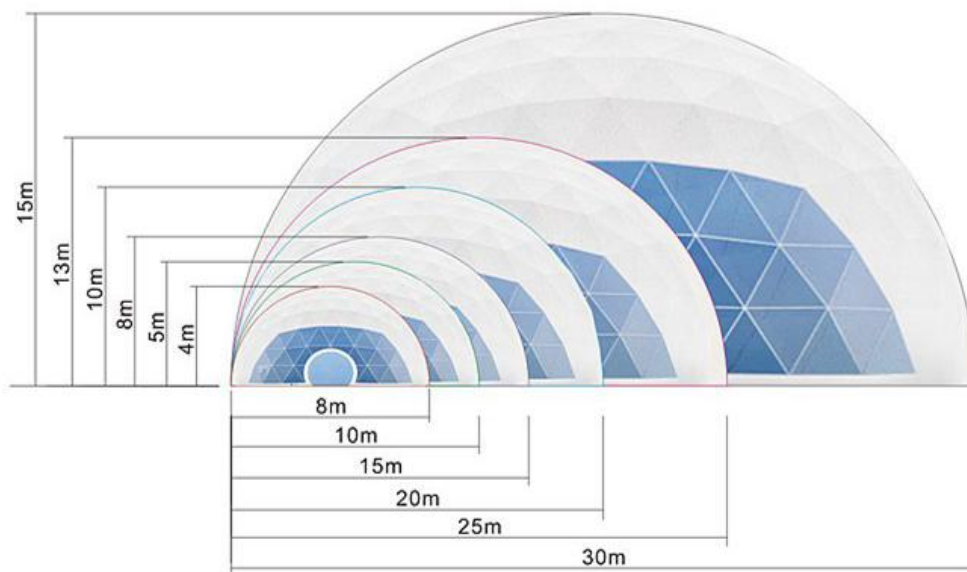

Each eco dome tent can accommodate up to 4 people. Each sustainable dome tent house is carefully planned to ensure an independent feel, whether in a field or woodland environment. The Eco Domes Resort has a comfortable king-size bed and an armchair, perfect for sipping a tea/coffee in front of the wood burning stove.

The outdoor deck of dome room has plenty of space to relax, with a fully equipped all-day camp kitchen and dining area.

Flame Retardant

Snow Resistant
Wind Resistant

Thermal Comfort
UV Resistant

Tear Resistant

BDiR Inc. is a dome designer and manufacturer, which provides 5m - 100m best quality complete dome tents for living home, glamping tent house, camping pods, greenhouse, branding, product launches, commercial